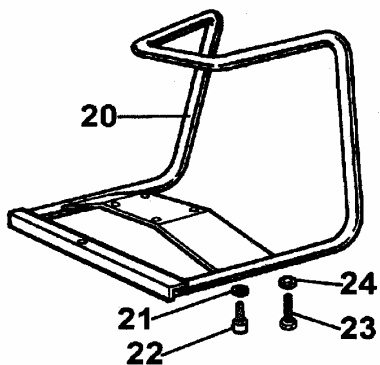

POMPA - PUMP - POMPE
BOMBA - PUMPE

ISSA

mod. DW 50SR

IA180