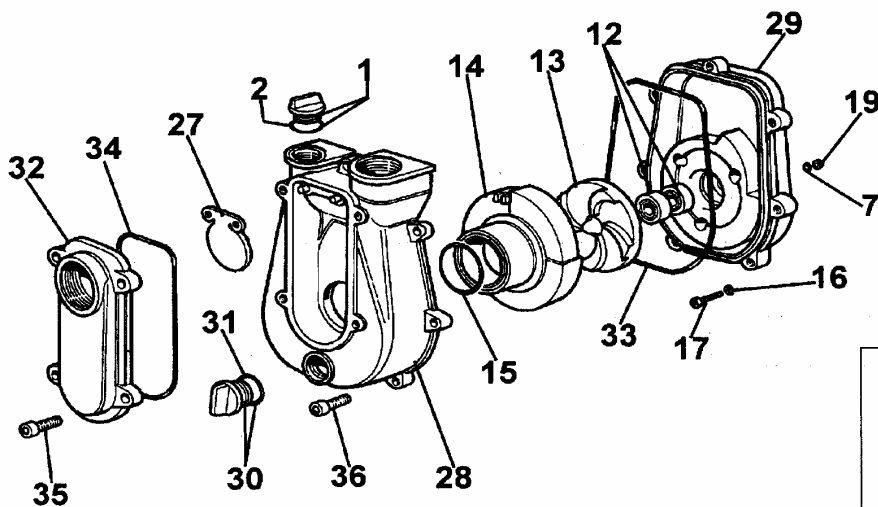

POMPA - PUMP - POMPE
BOMBA - PUMPE

ISSA

mod. DW 50SR

IA180