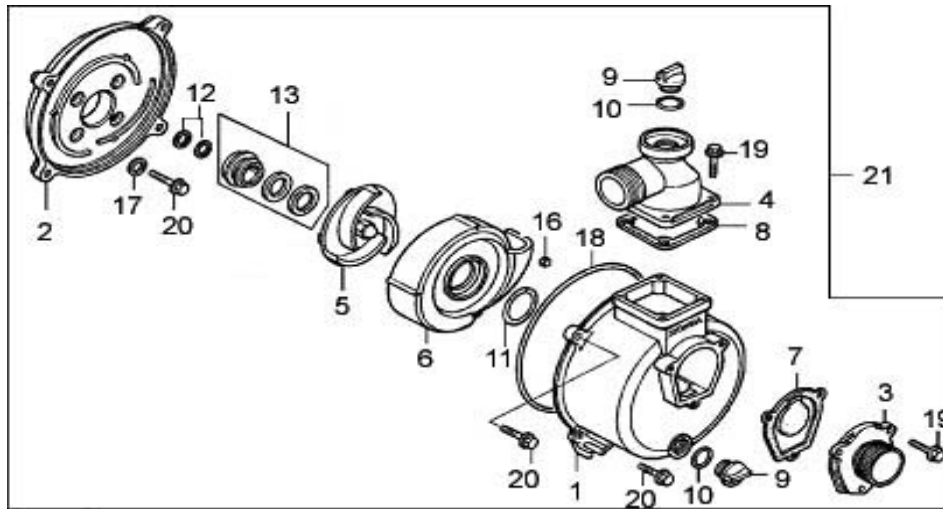

14. Self Priming Pump 2"

Nr.	Parts code	Description	中文描述	Quantity
				SCWP-20G
1	SCPS020SK010	Housing of the pump	泵体	1
2	SCPS020SK011	Pump cover	泵盖	1
3	SCPS020SK012	Inlet pipe	进水法兰	1
4	SCPS020SK013	Outlet pipe	出水法兰	1
5	SCPS020SK014	Water pump impeller	叶轮	1
6	SCPS020SK015	Volute casing	涡壳	1
7	SCPS020SK016	Check valve	单向阀(拍门)	1
8	SCPS020SK017	Seal output	出水口密封垫方垫	1
9	SCPS020SK018	Plug	螺塞	2
10	SCPS020SK021	O-ring 30/38	螺塞密封圈	2
11	SCPS020SK022	O-ring 54/85	小O形圈	1
12	SCPS020SK024	Sealing Washer	铜垫圈	5
13	SCPS020SK019	Mechanical seal	机械密封	1
17	0W-M8	Washer M8	M8铁垫片	4
18	SCPS020SK020	O-ring 196/226	泵体密封圈(大O型圈)	1
19	BF-M10x25	Bolt Flange M10×25mm	螺栓	4
20	BF-M8x60	Bolt Flange M8×60mm	螺栓	4
21	SCPS020SK100	Pump comp.	水泵组合	1